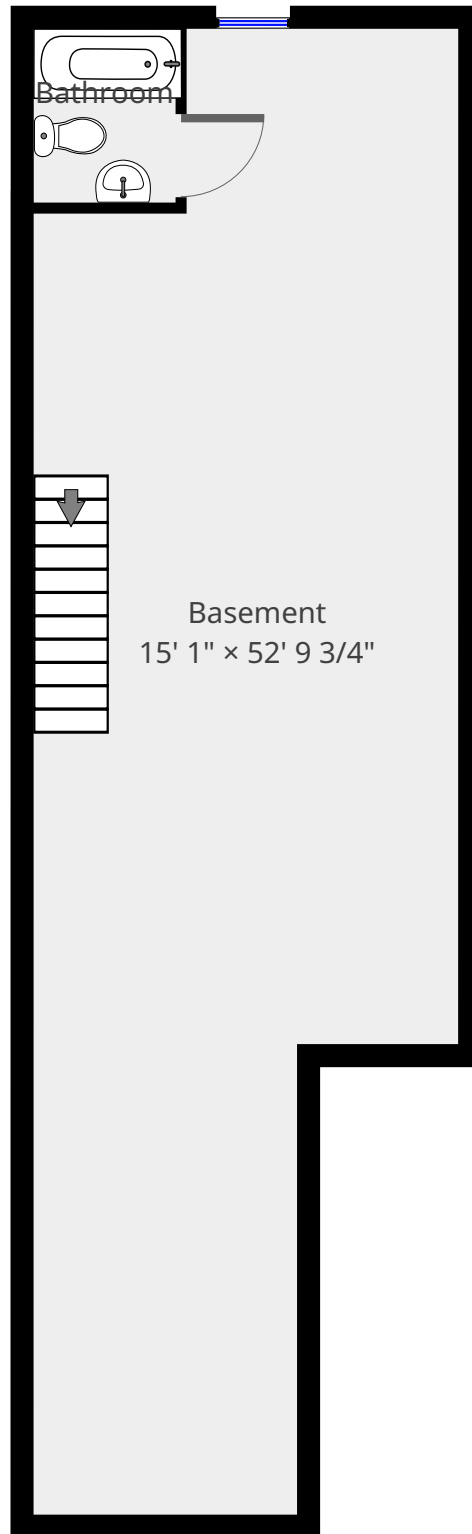

## ▼ Basement

AREA: 814.99 sq ft

## ▼ Ground Floor

AREA: 994.46 sq ft