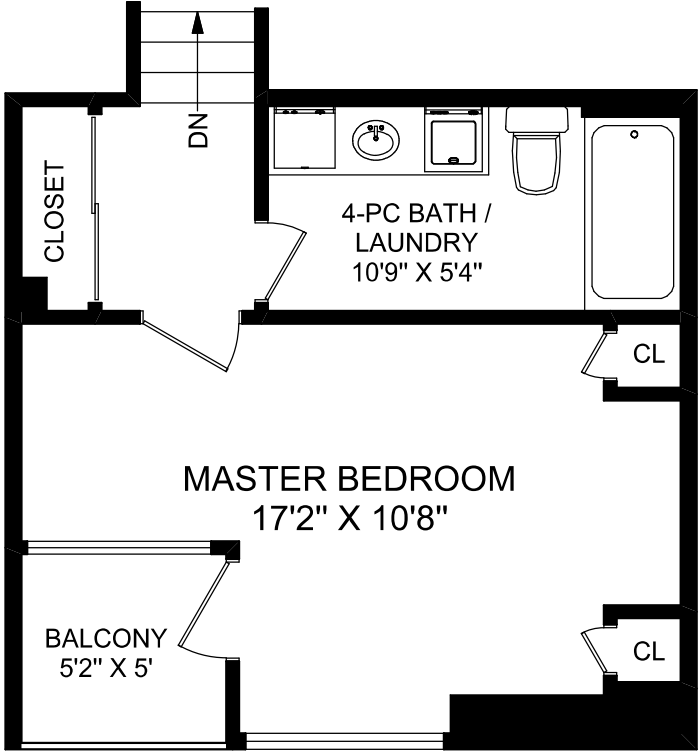

437 RONCESVALLES AVENUE, SUITE 415

416 573 2096

E & O.E.

Floor plan may not be 100% accurate.

LOWER LEVEL

MAIN LEVEL

UPPER LEVEL

TOTAL : 788 SQUARE FEET