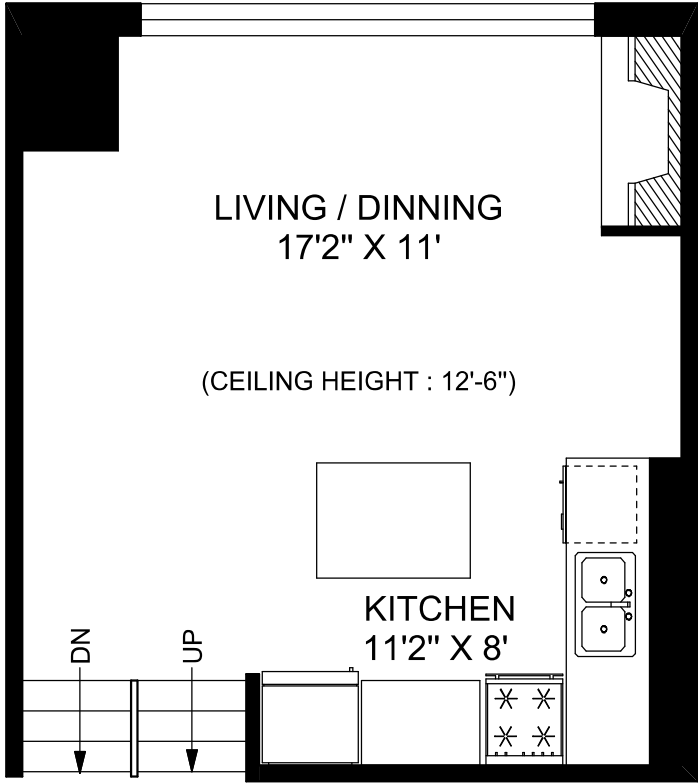

437 RONCESVALLES AVENUE, SUITE 415

416 573 2096

E & O.E.

Floor plan may not be 100% accurate.

LOWER LEVEL

MAIN LEVEL

UPPER LEVEL

TOTAL : 788 SQUARE FEET