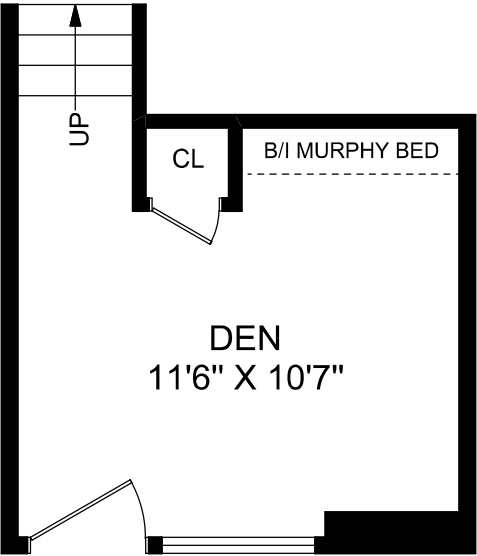

437 RONCESVALLES AVENUE, SUITE 415

416 573 2096

E & O.E.

Floor plan may not be 100% accurate.

LOWER LEVEL

MAIN LEVEL

UPPER LEVEL

TOTAL : 788 SQUARE FEET