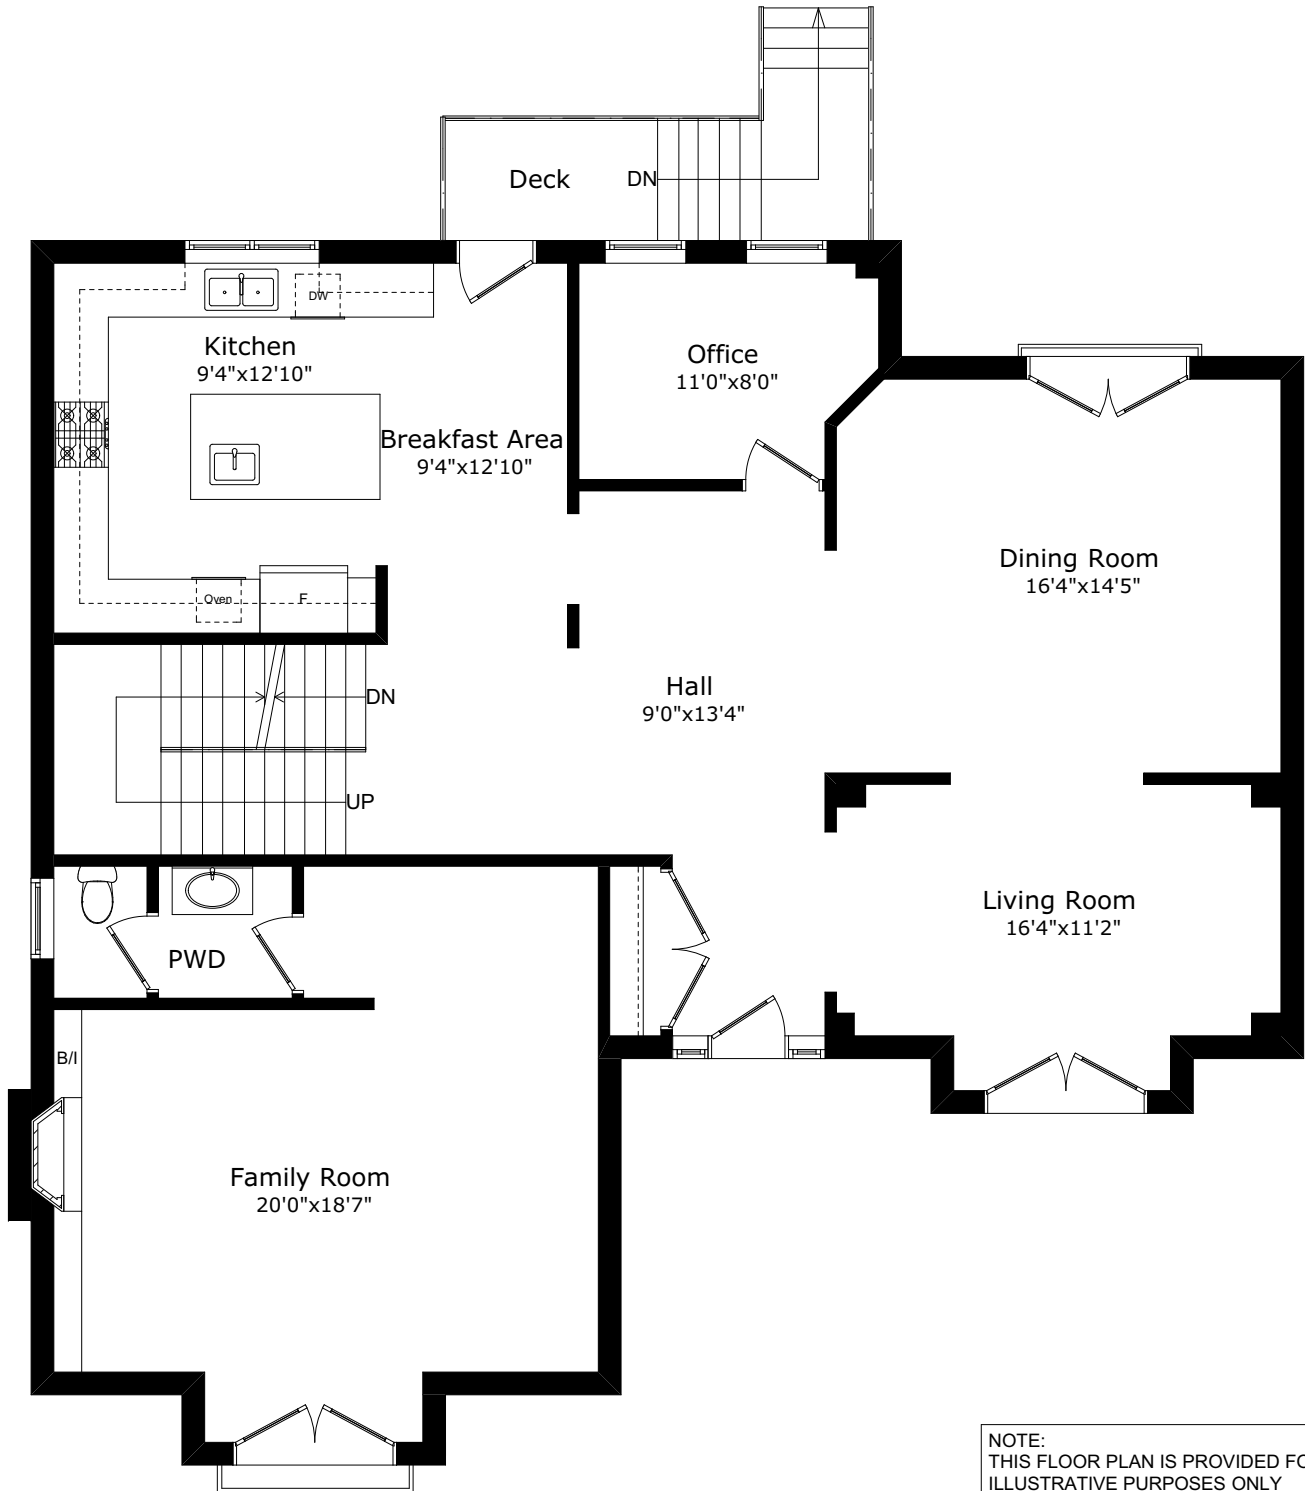

133 YEOMANS ROAD

MAIN FLOOR

1648.7 Sq.ft.

133 YEOMANS ROAD

SECOND FLOOR

NOTE:
THIS FLOOR PLAN IS PROVIDED FOR
ILLUSTRATIVE PURPOSES ONLY
BUYER TO VERIFY MEASUREMENTS
WWW.HOUSSMAX.CA

1608.0 Sq.ft.

133 YEOMANS ROAD

LOWER FLOOR

NOTE:
THIS FLOOR PLAN IS PROVIDED FOR
ILLUSTRATIVE PURPOSES ONLY
BUYER TO VERIFY MEASUREMENTS
WWW.HOUSSMAX.CA

1333.5 Sq.ft.