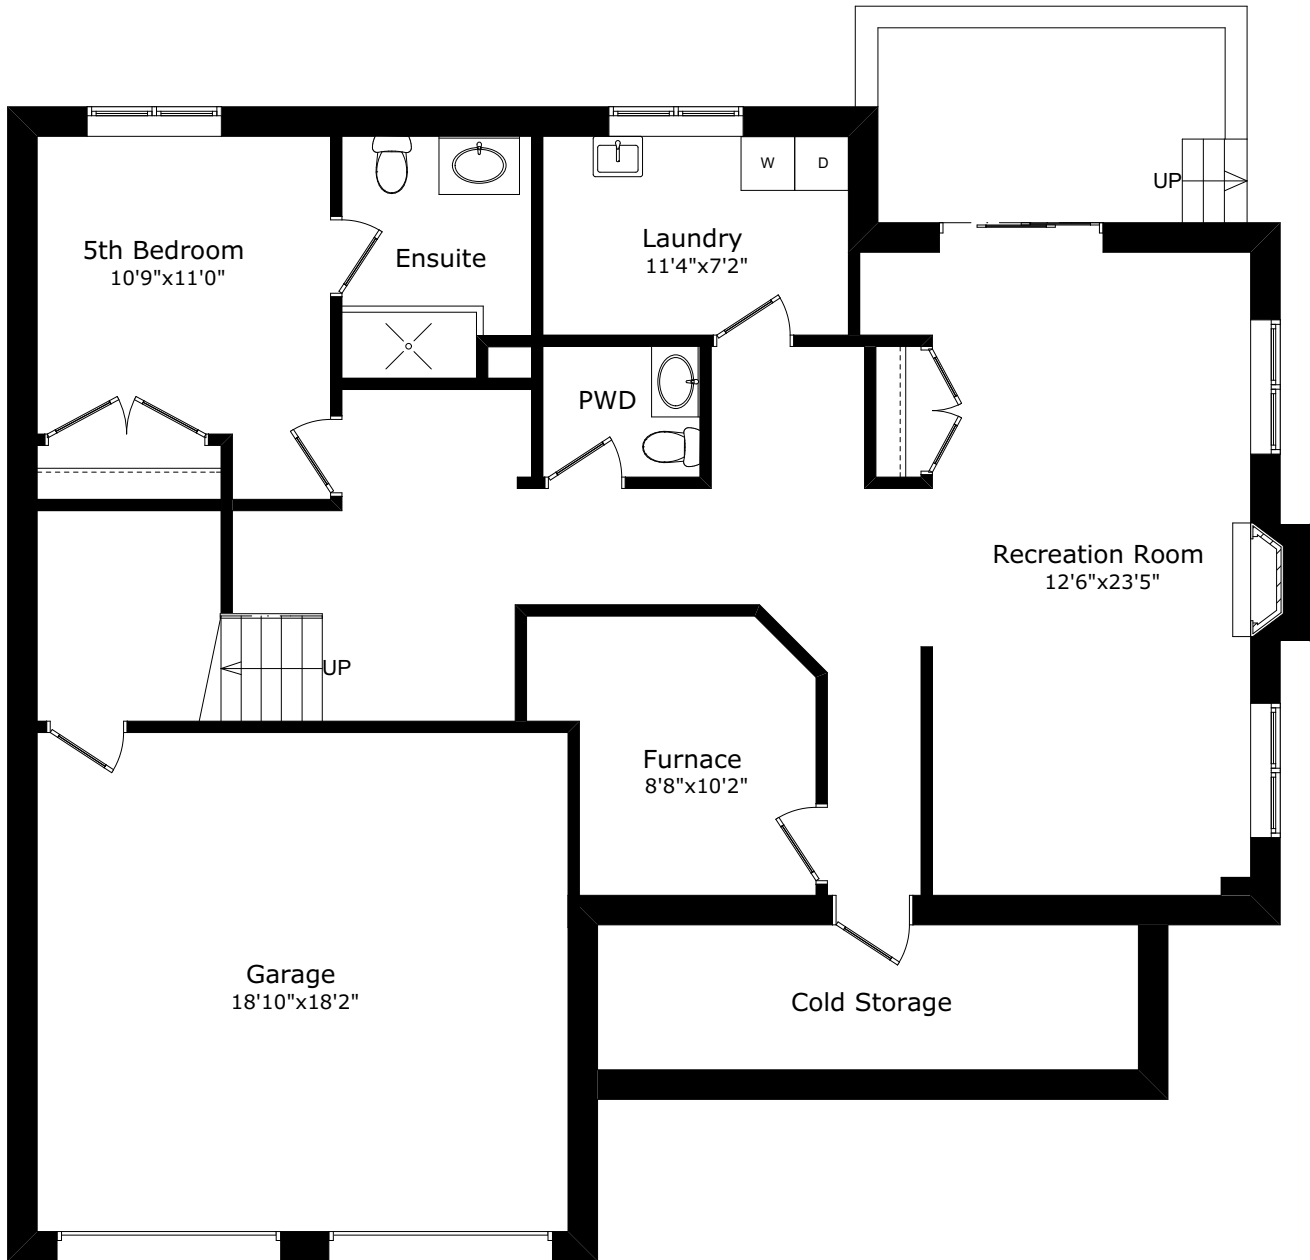

133 YEOMANS ROAD

MAIN FLOOR

1648.7 Sq.ft.

133 YEOMANS ROAD

SECOND FLOOR

NOTE:
THIS FLOOR PLAN IS PROVIDED FOR
ILLUSTRATIVE PURPOSES ONLY
BUYER TO VERIFY MEASUREMENTS
WWW.HOUSSMAX.CA

1608.0 Sq.ft.

133 YEOMANS ROAD

LOWER FLOOR

NOTE:
THIS FLOOR PLAN IS PROVIDED FOR
ILLUSTRATIVE PURPOSES ONLY
BUYER TO VERIFY MEASUREMENTS
WWW.HOUSSMAX.CA

1333.5 Sq.ft.