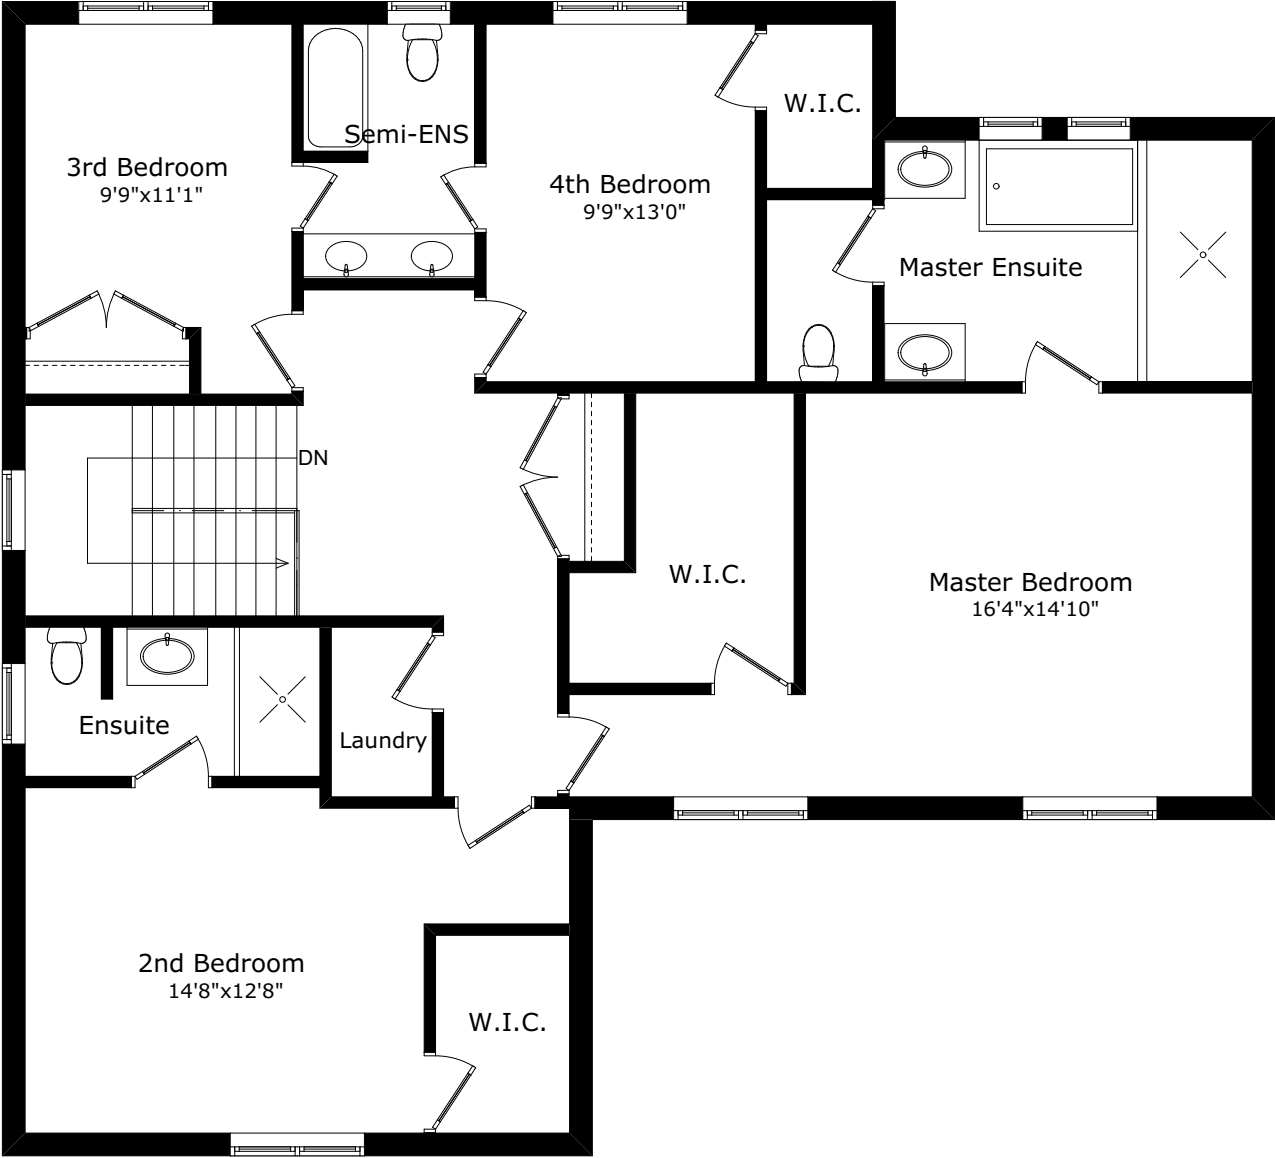

133 YEOMANS ROAD

MAIN FLOOR

1648.7 Sq.ft.

133 YEOMANS ROAD

SECOND FLOOR

NOTE:
THIS FLOOR PLAN IS PROVIDED FOR
ILLUSTRATIVE PURPOSES ONLY
BUYER TO VERIFY MEASUREMENTS
WWW.HOUSSMAX.CA

1608.0 Sq.ft.

133 YEOMANS ROAD

LOWER FLOOR

NOTE:
THIS FLOOR PLAN IS PROVIDED FOR
ILLUSTRATIVE PURPOSES ONLY
BUYER TO VERIFY MEASUREMENTS
WWW.HOUSSMAX.CA

1333.5 Sq.ft.