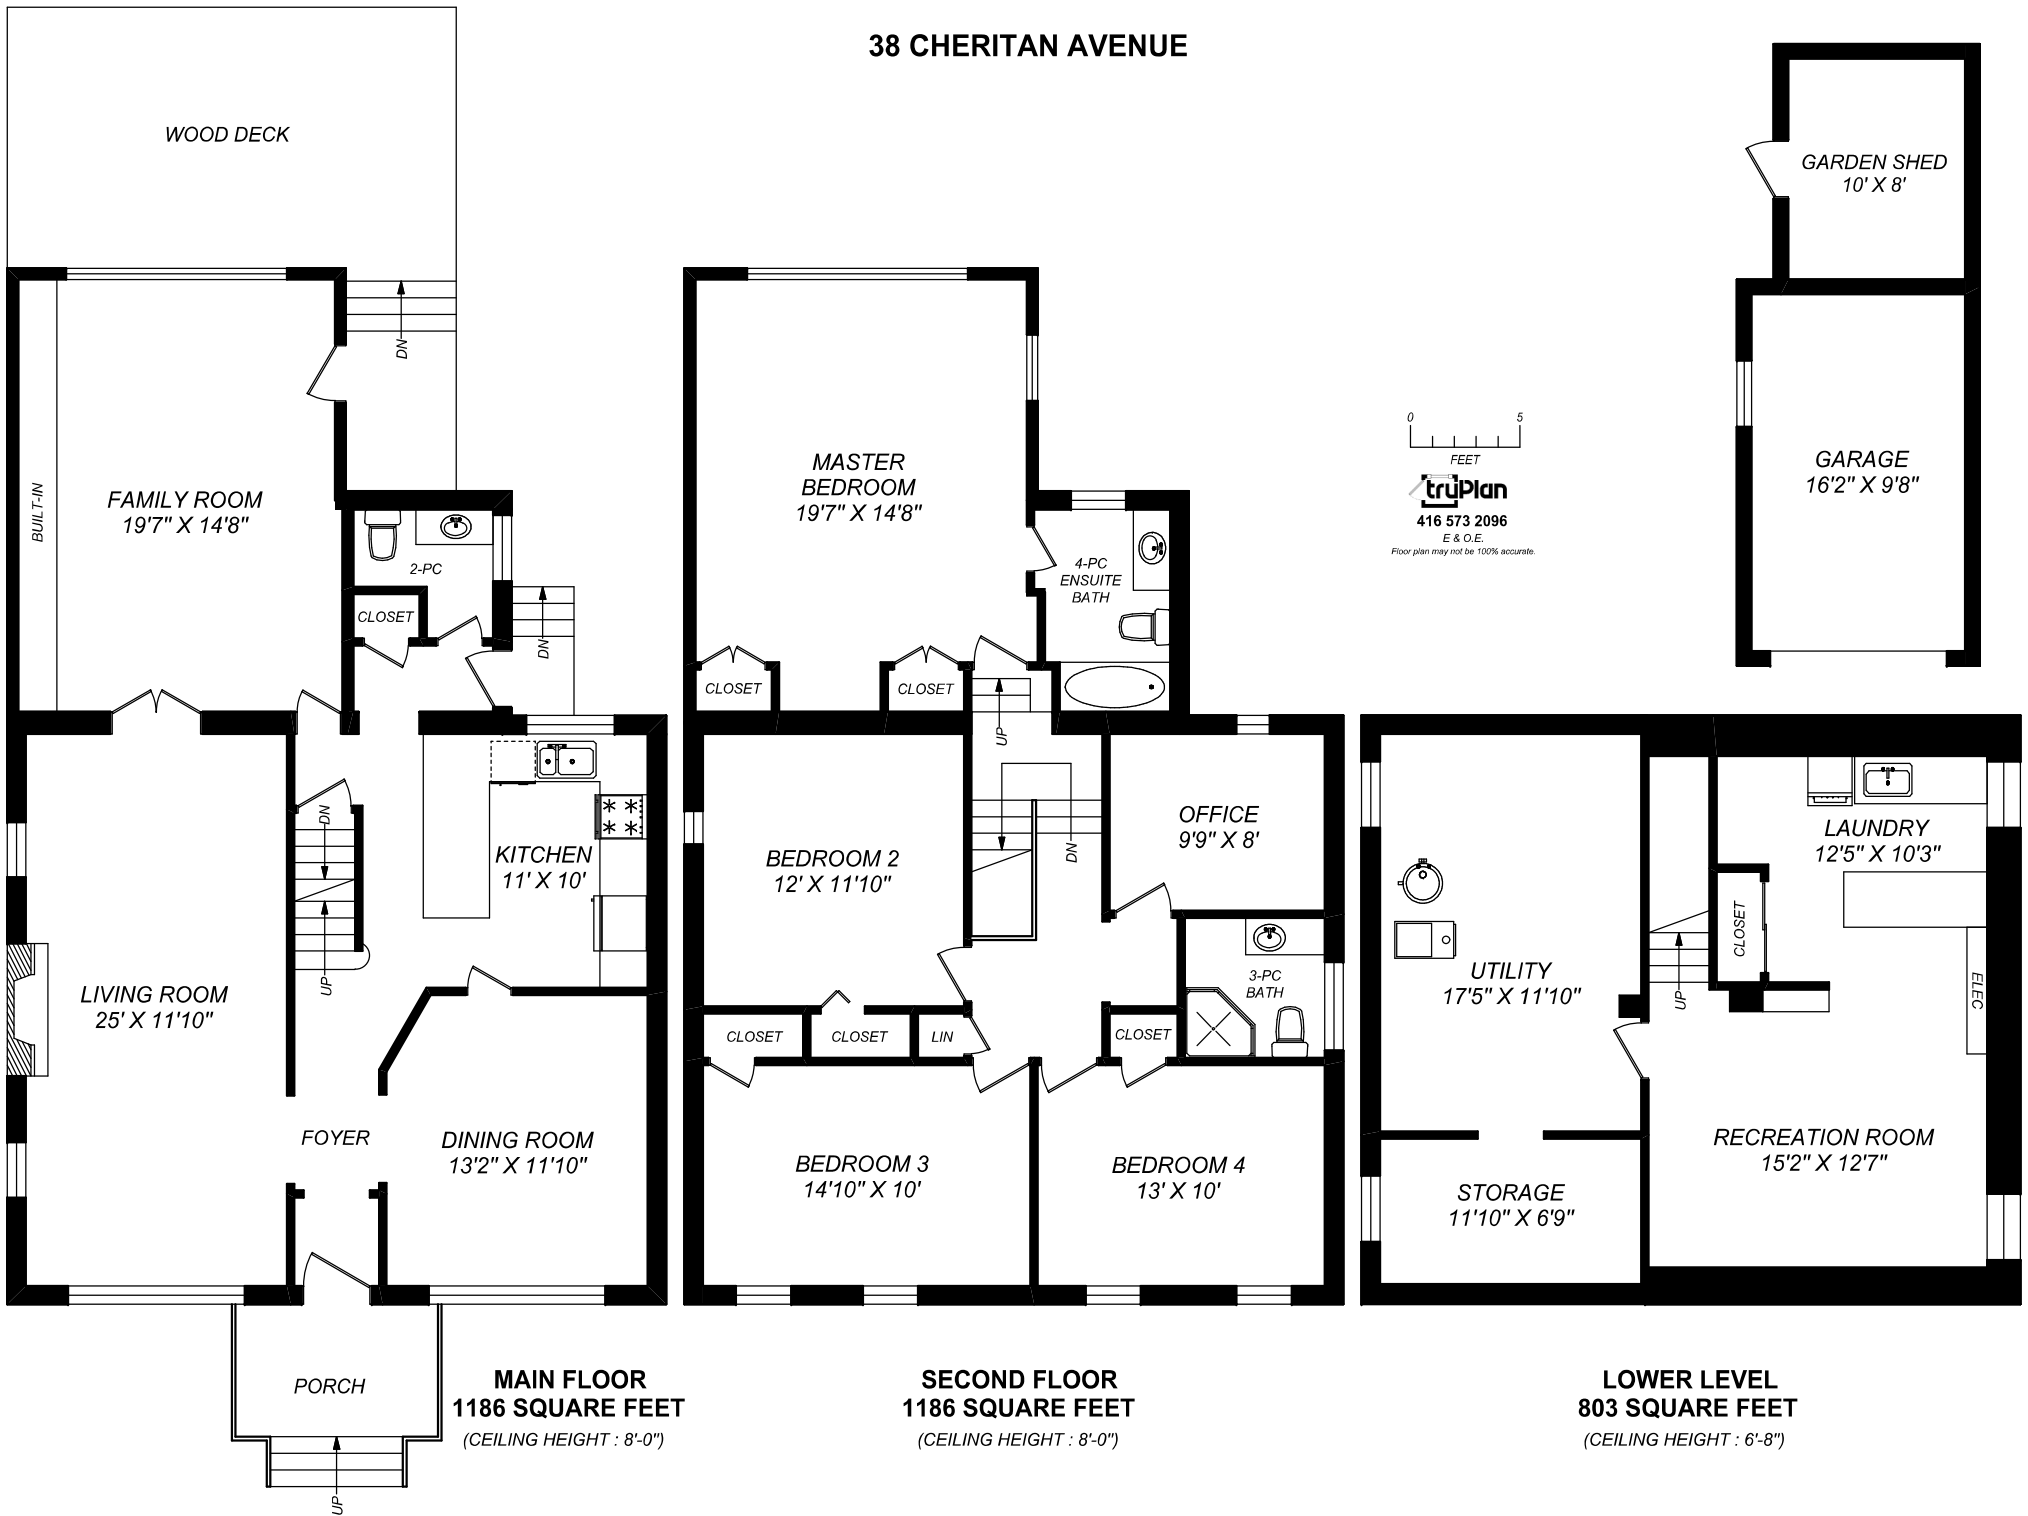

38 CHERITAN AVENUE

MAIN FLOOR
1186 SQUARE FEET
(CEILING HEIGHT : 8'-0")

SECOND FLOOR
1186 SQUARE FEET
(CEILING HEIGHT : 8'-0")

LOWER LEVEL
803 SQUARE FEET
(CEILING HEIGHT : 6'-8")