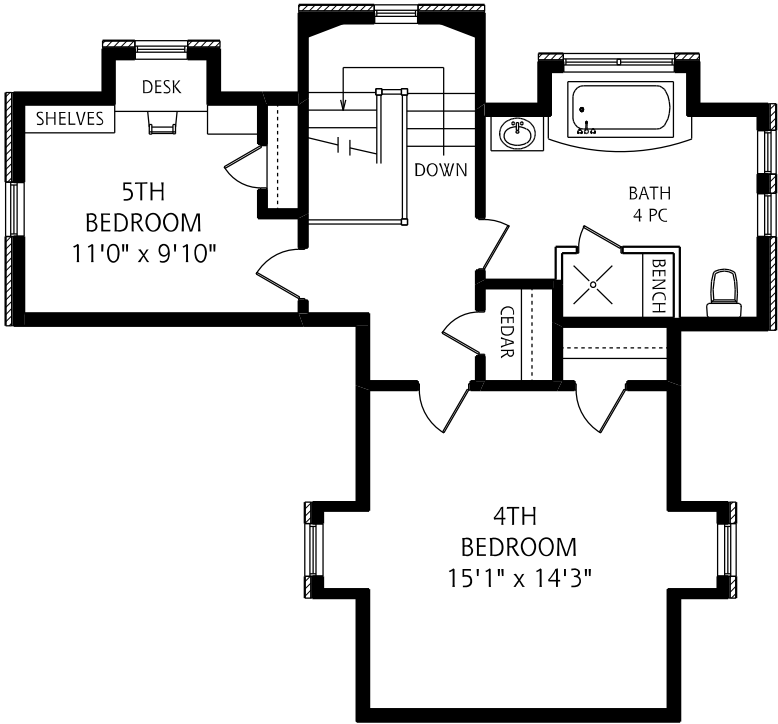

# 113 STRATHALLAN BOULEVARD

SECOND FLOOR  
1,660 SQUARE FEET

ALL MEASUREMENTS SHOULD BE CONSIDERED APPROXIMATE

THIRD FLOOR  
775 SQUARE FEET