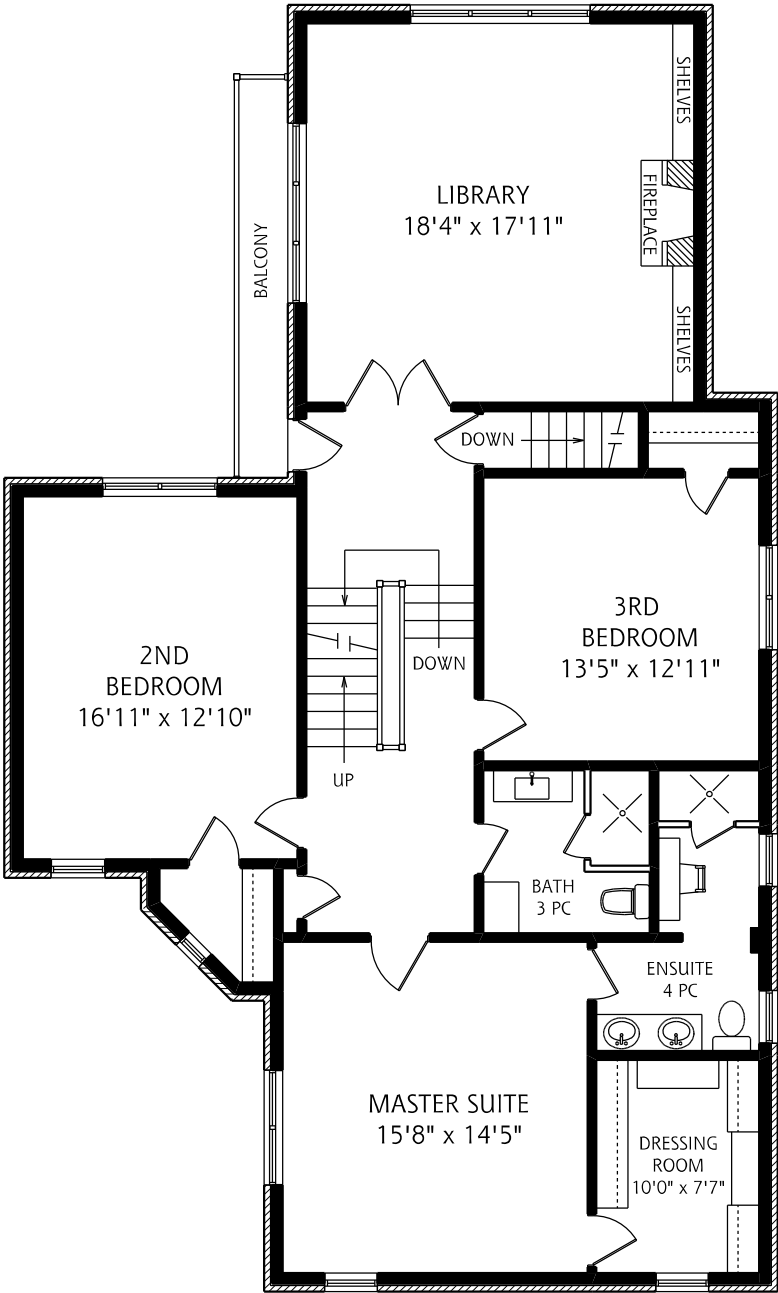

# 113 STRATHALLAN BOULEVARD

SECOND FLOOR  
1,660 SQUARE FEET

ALL MEASUREMENTS SHOULD BE CONSIDERED APPROXIMATE

THIRD FLOOR  
775 SQUARE FEET