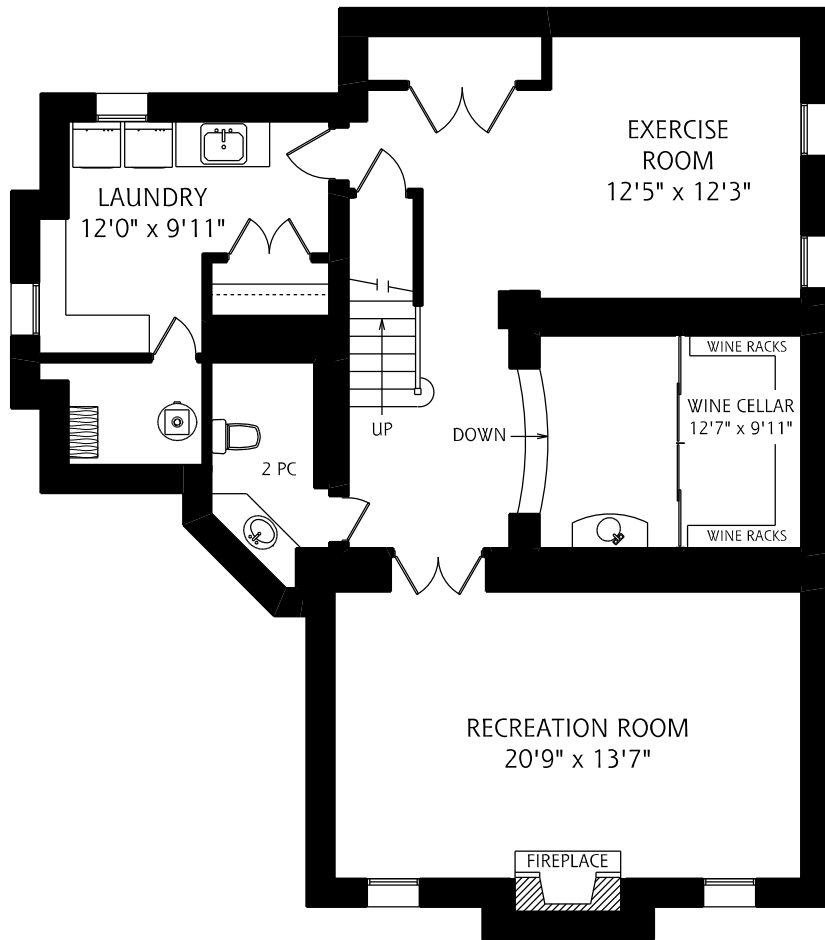

113 STRATHALLAN BOULEVARD

LOWER LEVEL
1,340 SQUARE FEET

MAIN FLOOR
1,785 SQUARE FEET

ALL MEASUREMENTS SHOULD BE CONSIDERED APPROXIMATE