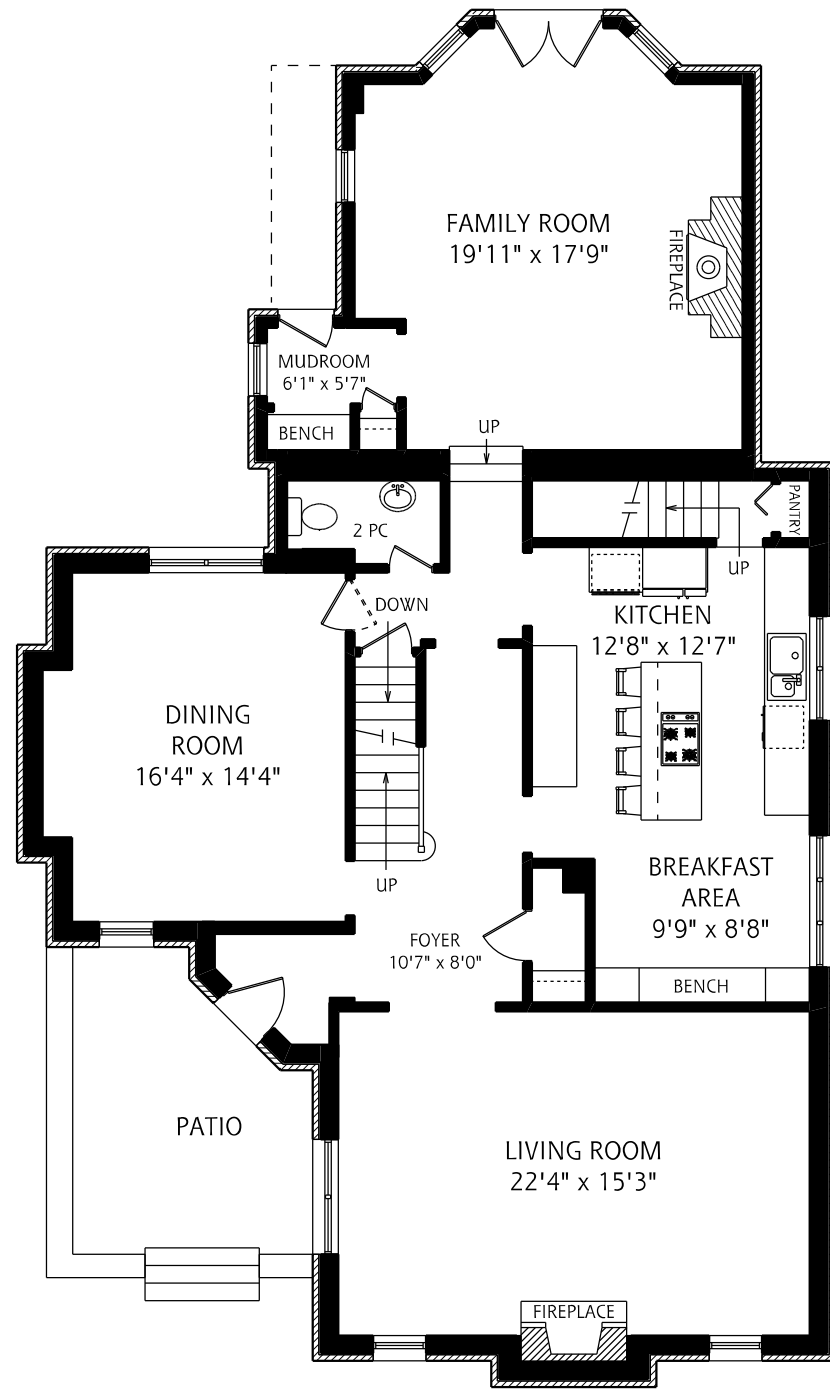

113 STRATHALLAN BOULEVARD

LOWER LEVEL
1,340 SQUARE FEET

MAIN FLOOR
1,785 SQUARE FEET

ALL MEASUREMENTS SHOULD BE CONSIDERED APPROXIMATE