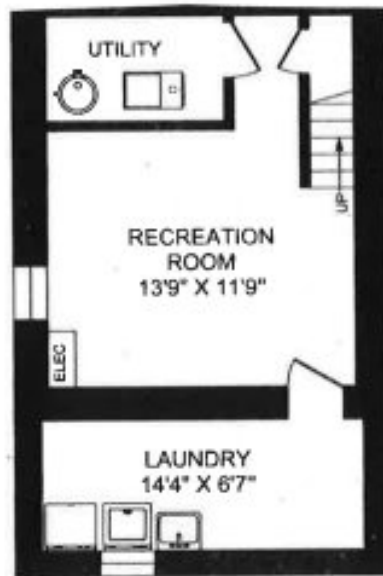

482 CONCORD AVENUE

0 5  
FEET  
truPlan  
416 573 2096  
P & O  
This plan may not be 100% accurate.

**MAIN FLOOR**  
**962 SQUARE FEET**  
(CEILING HEIGHT : 9' - 0")

**LOWER LEVEL**