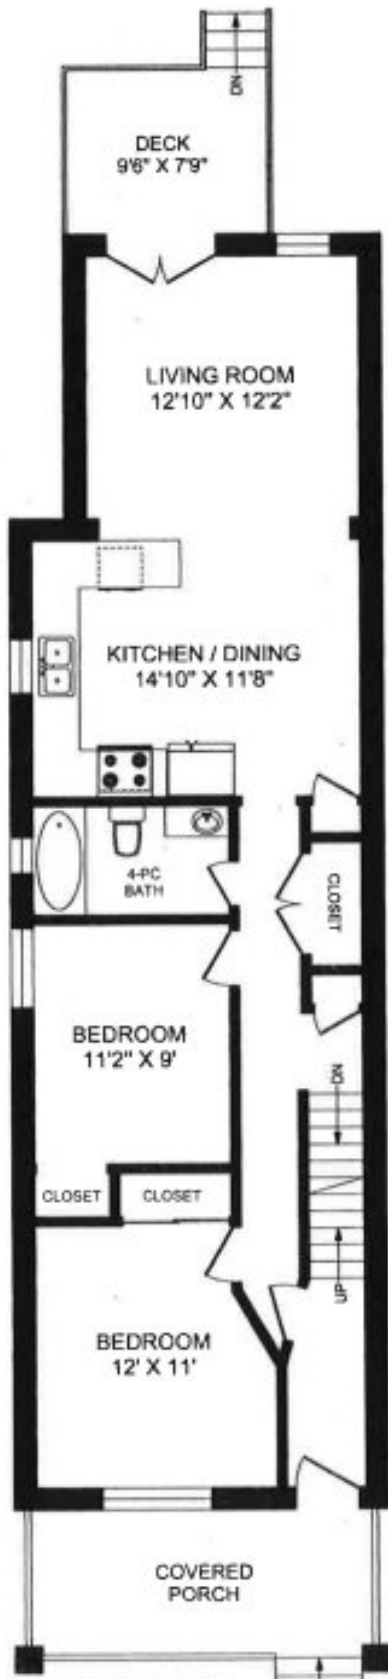

482 CONCORD AVENUE

0 5  
FEET  
truPlan  
416 573 2096  
P & O  
This plan may not be 100% accurate.

**MAIN FLOOR**  
**962 SQUARE FEET**  
(CEILING HEIGHT : 9' - 0")

**LOWER LEVEL**