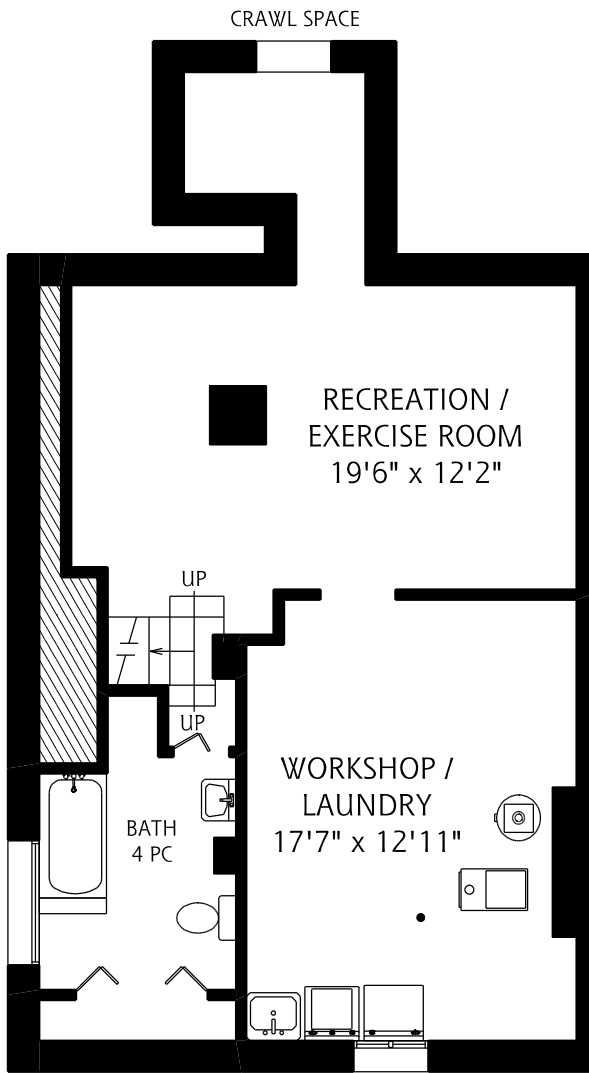

# 42 WOODLAWN AVENUE WEST

LOWER LEVEL  
845 SQUARE FEET

ALL MEASUREMENTS SHOULD BE CONSIDERED APPROXIMATE

MAIN FLOOR  
1,165 SQUARE FEET