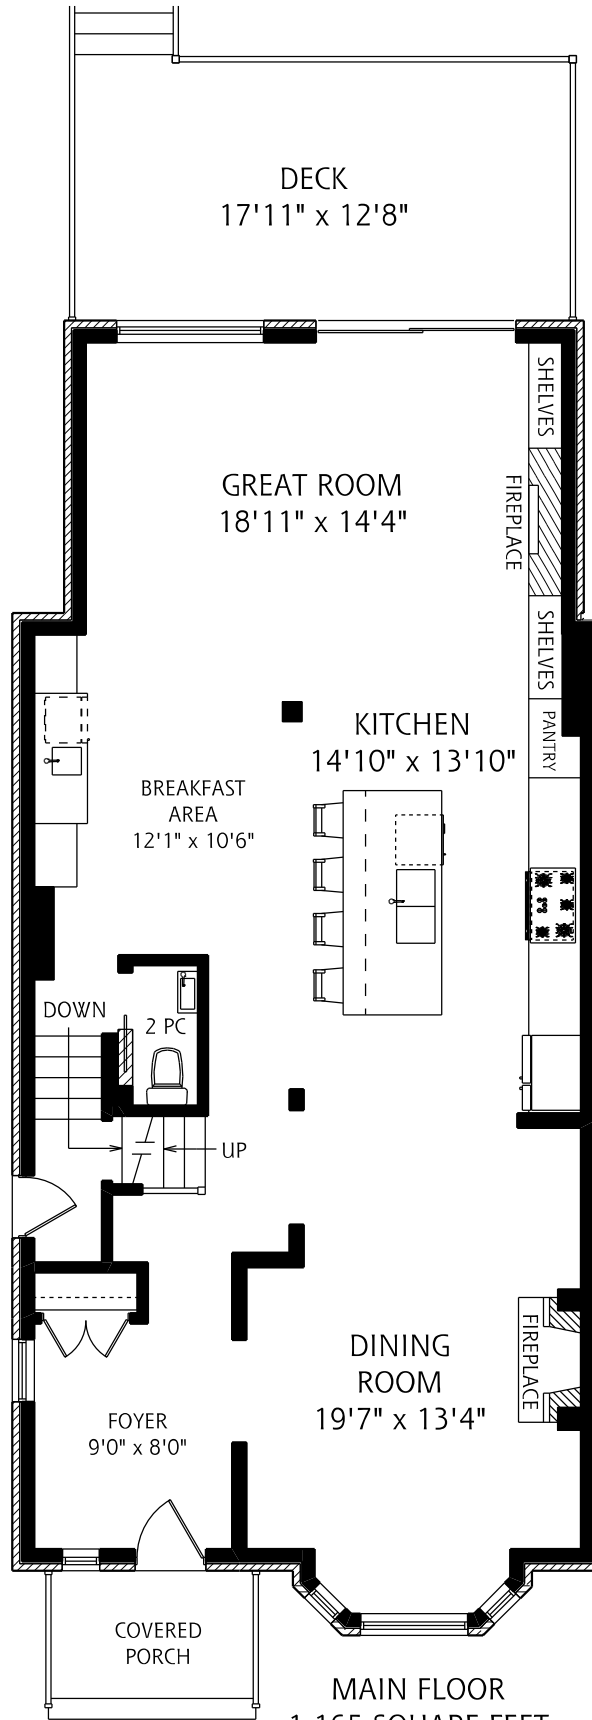

# 42 WOODLAWN AVENUE WEST

LOWER LEVEL  
845 SQUARE FEET

ALL MEASUREMENTS SHOULD BE CONSIDERED APPROXIMATE

MAIN FLOOR  
1,165 SQUARE FEET